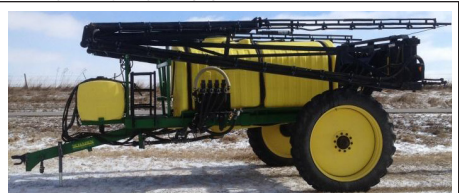

#### VEHICLES

1995 Ford F250 w/ Service Box, 2WD, 150K  
Consigned by Elgin Appliance

2001 Cadillac Deville, 133k, 4.6  
2004 Chevy Cavalier, 162k, 2dr, 4 cyl.,  
1999 Ford Windstar Van, 97k, 3.8  
Call 402-741-5721 for info. (Subject to prior sale)  
Consigned by Mike's Auto, Petersburg

#### EQUIPMENT

2004 John Deere 1690 Soybean Air Drill w/ Gandy Box, 42.5', 15", Raven Hydr. Drive, Loup Monitor  
Call 402-843-8836 for info. (Subject to prior sale)

John Deere 530 Baler Call 402-843-8245 for info  
10,000 Bu. York Drying Bin  
New Schaben 1300 Gal. Nurse Tank w/New Pump & Motor  
6'x10' Barge Box on JD Running Gear  
760 Schwartz Mixer Feed Wagon w/ scale, self-contained hydraulics  
Vermeer 605 Round Baler, closed throat, shedded  
Koyker 8"x55' Auger, 8"x55' Mayrath Auger  
2012 Gooseneck Trailer 8'1/2"x35'  
Call 402-920-2253 for info  
M&W Little Red Wagon, 400+ bu.  
Call 402-843-8394 for info  
44" Dixon Zero Turn Mower, 17 hp Kaw.  
Consigned by Elgin Equipment & Machine