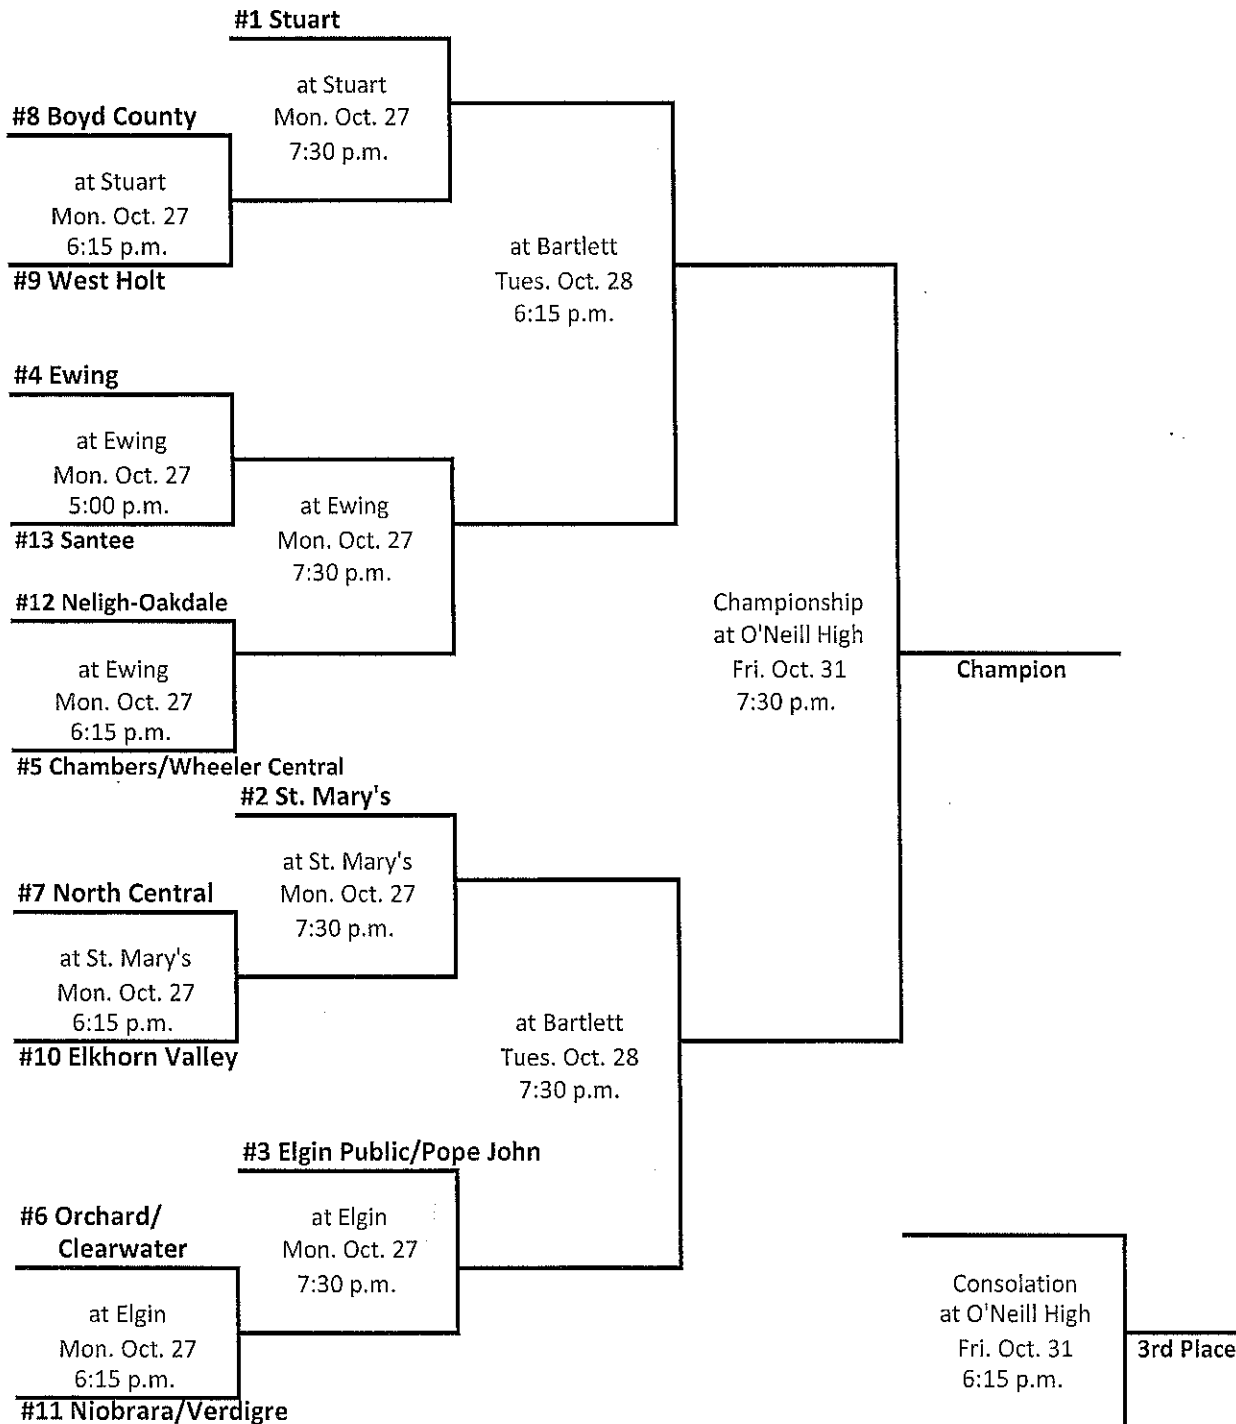

# 2014 NVC Volleyball Tournament

October 27, 28 & October 31, 2014

October 27 - Stuart, St. Mary's, Elgin, and Ewing  
October 28 - Wheeler Central (CWC)    October 31 - O'Neill

Admission: Adults \$5.00 and Students (K-12) \$3.00

## 2014 NVC Volleyball